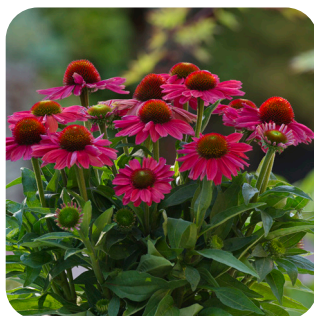

Echinacea Coneflower 1st year flowering

SunMagic® Vintage NEW

Vibrant flowers appear in June and continue to bloom until Autumn. Compact habit, excellent branching, and high flower count. Cold hardy, these eye-catching blooms hold their centers well after frost for increased garden interest in winter.

BREEDER BULL Plant Genetics

PRODUCT FORM TC, LINER

FLOWERING TIME Summer, Fall

EXPOSURE Full Sun

HABIT Upright

VERNALIZATION Not Required

DIMENSIONS 18–24" W x 18–24" H

HARDINESS Zone 4–9

SunMagic® Vintage Orange

SunMagic® Vintage Pearl White

SunMagic® Vintage Pink

SunMagic® Vintage Red

SunMagic® Vintage Ruby

SunMagic® Vintage Watermelon

SunMagic® Vintage White

SunMagic® Vintage Yellow