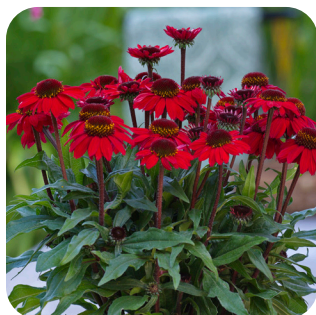

SunMagic® Vintage Hot Red